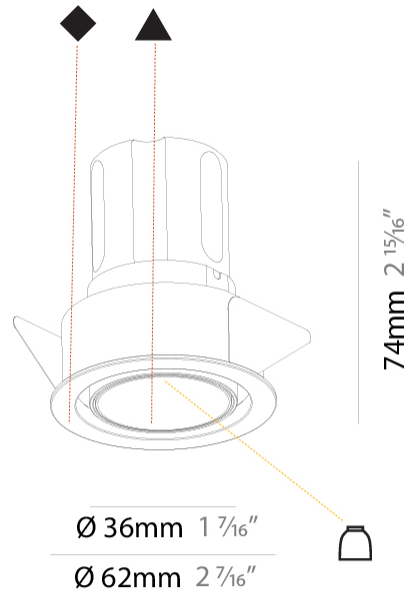

PHYSICAL

Aperture Sizes - Downlights: 1"
Shape: Round
Diameter (mm): 62
Diameter (in): 2 7/16
Height (mm): 74
Height (in): 2 15/16
Min. Recessing Depth (mm): 150
Min. Recessing Depth (in): 5 7/8
Weight (kg): 0.138
Weight (lbs): 0.304
Fixture Finish: SSR / BKV / CWI / CRY / HAB / UFT / ITA / RUA / FTG / MYG / LOD / PUS / FRO / FUP / KIA / POP / BLS / SPG / MEY / GOH / CHC / COM / ABZ / JAG / OBR / MOS / ROR
Fixture Material: Aluminum
Cut-out Measurements: 57mm / 2 1/4"

LED

Number of LEDs: 1
Color Temperature (°K): 2700 / 3000 / 3500 / 4000
Max. Delivered Lumen (lm): 605 / 633 / 660 / 669
CRI: >90 CRI
Lamp Life (hrs): 50000

OPTICAL

Reflector°: 40 / 50
Adjustability: Rotational 180°; Tilt 30°

RATINGS AND CERTIFICATIONS

Certified By: Certified for North American Standards
IP rating: IP20

	150mm 5 7/8"	57mm 2 1/4"	10 - 15mm 3/8" - 9/16"	180°	± 15°	

A

INVADER ADJUSTABLE RECESSED

A37962-

PROJECT	_____
TYPE	_____
SPECIFIER	_____
QUANTITY	_____
DATE	_____

PHYSICAL

Shape: Round
 Diameter (mm): 62
 Diameter (in): 2 7/16
 Height (mm): 74
 Height (in): 2 15/16
 Min. Recessing Depth (mm): 150
 Min. Recessing Depth (in): 5 7/8
 Weight (kg): .138
 Weight (lbs): .304