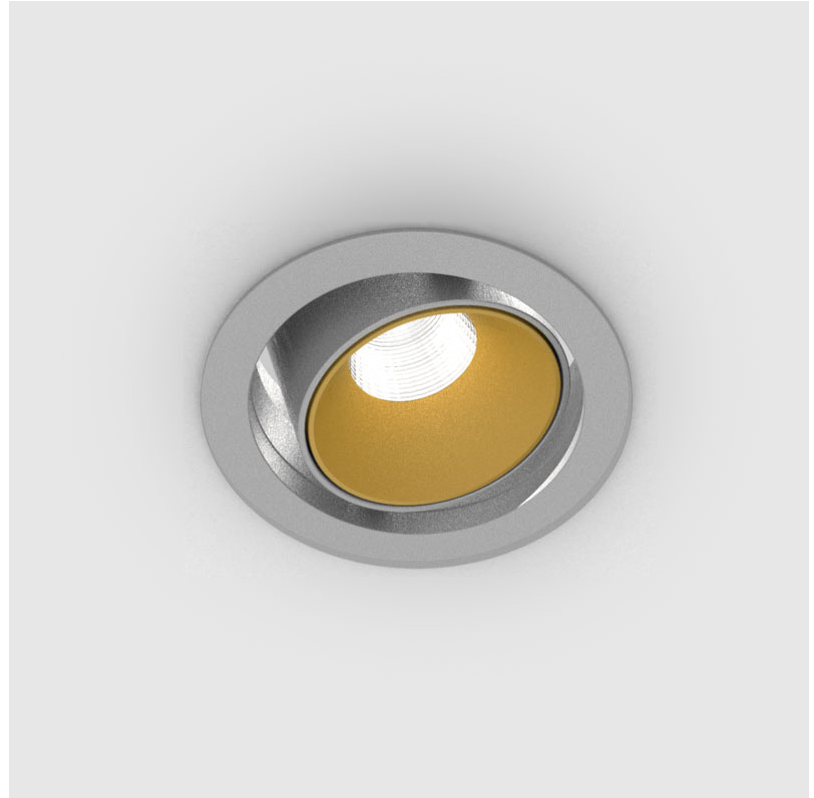

PROJECT	_____
TYPE	_____
SPECIFIER	_____
QUANTITY	_____
DATE	_____

INVADER ADJUSTABLE RECESSED

A37962- : A37962-25-19-33

base number

1. To build a product code in our configurator select the specify button on the base model # product page
2. To build a manual product code on this datasheet choose from the options listed below in blue font and add the suffix to the base model #

GENERAL

Series: Invader Standard
Subseries: Invader Adjustable
Partner: Prolicht
Division: Architectural
Installation: Recessed
Product Type: Downlight
Mounting Location: Ceiling
Light Distribution: Adjustable / Downlight

PHYSICAL

Shape: Round
Diameter (mm): 62
Diameter (in): 2 7/16
Height (mm): 74
Height (in): 2 15/16
Min. Recessing Depth (mm): 150
Min. Recessing Depth (in): 5 7/8
Weight (kg): .138
Weight (lbs): .304

ELECTRICAL

Lamp Type: LED (Zhaga Standard)
Max. Wattage Per Lamp (W): 6.5W
Dimming: Tri-Mode (Non-Dimming and Phase Dimming (120Vac only) and 0-10V Dimming)
Driver Included: No
Driver Location: Remote
Driver Type: Constant Current - 120 / 277Vac
Constant Current (MA): 250mA

LED

Number of LEDs: 1
Color Temperature (°K): 3000
Max. Delivered Lumen (lm): 633
CRI: >90 CRI
Lamp Life (hrs): 50000

OPTICAL

Reflector°: 33
Adjustability: Rotational 180°; Tilt 30°

RATINGS AND CERTIFICATIONS

Certified By: Certified for North American Standards
IP rating: IP20