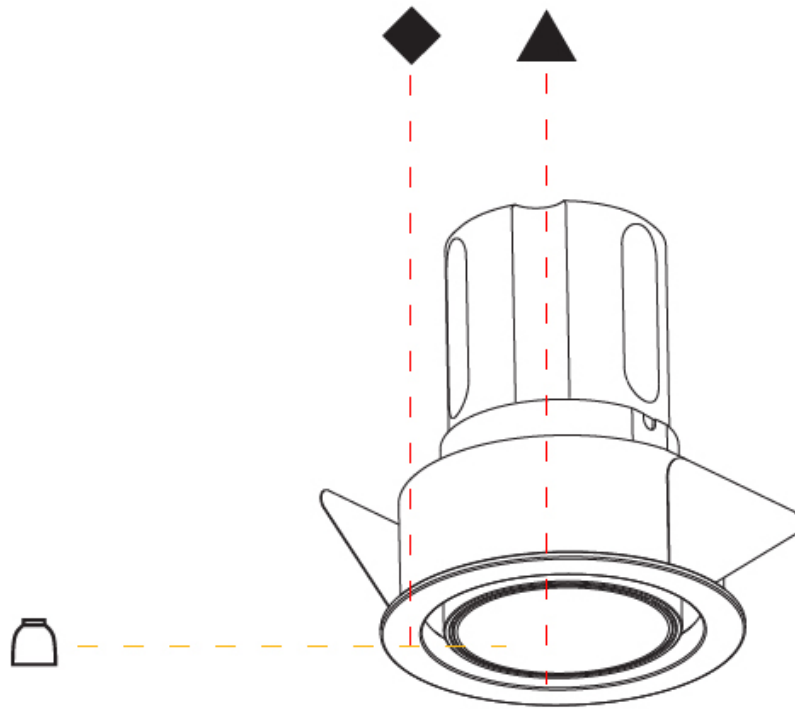

INVADER ADJUSTABLE RECESSED

A37962- : A37962-25-19-33

PROJECT	_____
TYPE	_____
SPECIFIER	_____
QUANTITY	_____
DATE	_____