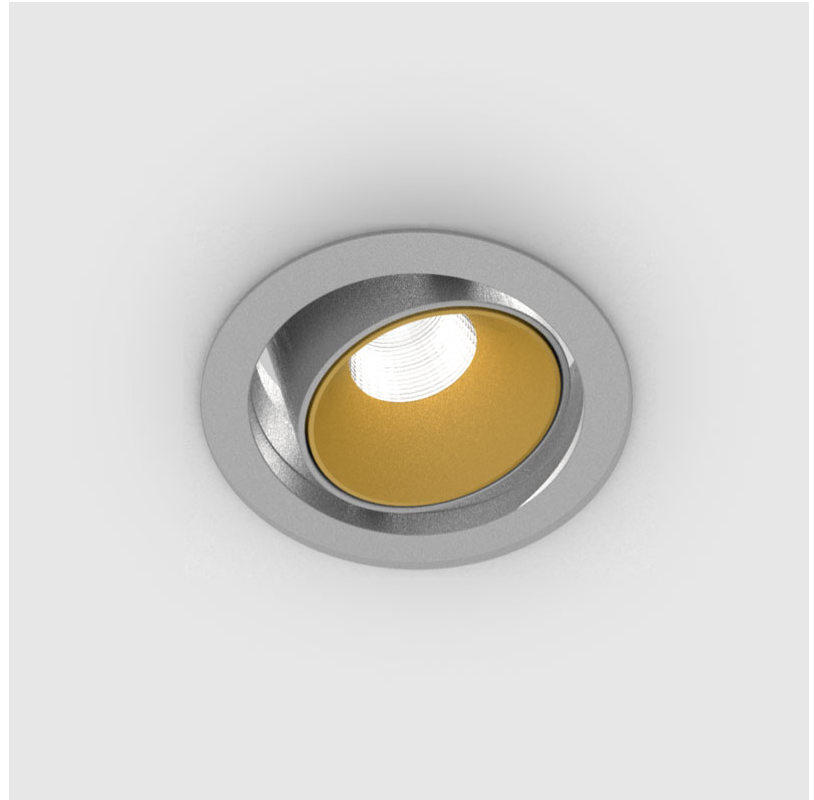

GENERAL

Series: Invader Standard
Subseries: Invader Adjustable
Partner: Prolicht
Division: Architectural
Installation: Recessed
Product Type: Downlight
Mounting Location: Ceiling
Light Distribution: Adjustable

PHYSICAL

Aperture Sizes - Downlights: 1"
Shape: Round
Diameter (mm): 62
Diameter (in): 2 7/16
Height (mm): 74
Height (in): 2 15/16
Min. Recessing Depth (mm): 150
Min. Recessing Depth (in): 5 7/8
Weight (kg): 0.138
Weight (lbs): 0.304
Fixture Finish: SSR / BKV / CWI / CRY / HAB / UFT / ITA / RUA / FTG / MYG / LOD / PUS / FRO / FUP / KIA / POP / BLS / SPG / MEY / GOH / CHC / COM / ABZ / JAG / OBR / MOS / ROR
Fixture Material: Aluminum
Cut-out Measurements: 57mm / 2 1/4"

ELECTRICAL

Lamp Type: LED (Zhaga Standard)
Input Wattage (W): 6.8
Total Output Wattage (W): 6.2
Dimming: Tri-Mode (Non-Dimming and Phase Dimming (120Vac only) and 0-10V Dimming)
Driver Included: No
Driver Location: Remote
Driver Type: Constant Current - 120 / 277Vac
Input Voltage (V): 120 - 277
Constant Current (MA): 250

LED

Number of LEDs: 1
Color Temperature (°K): 2700 / 3000 / 3500 / 4000
Max. Delivered Lumen (lm): 605 / 633 / 660 / 669
CRI: >90 CRI
Lamp Life (hrs): 50000

OPTICAL

Reflector°: 40 / 50
Adjustability: Rotational 180°; Tilt 30°

RATINGS AND CERTIFICATIONS

Certified By: Certified for North American Standards
IP rating: IP20

	150mm 5 7/8"	57mm 2 1/4"	10 - 15mm 3/8" - 9/16"	180°	± 15°	

A